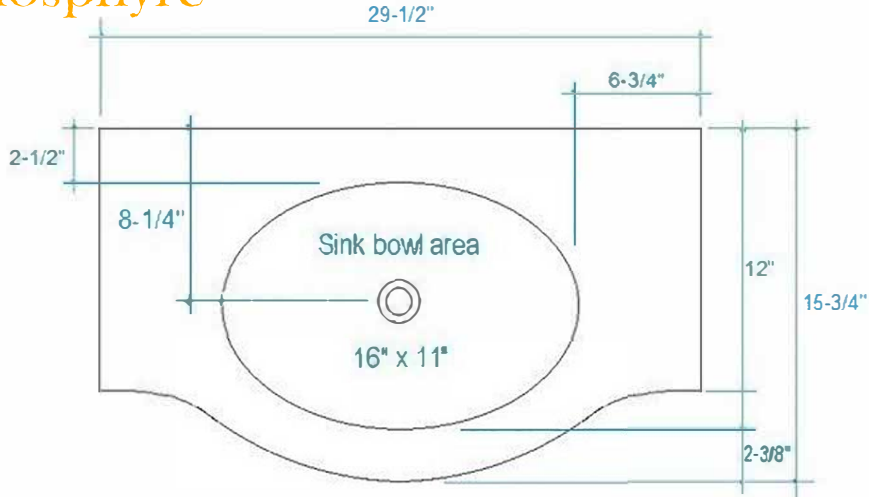

# Atmosphyre

30" Mallorca

Top View

Front View

Back View