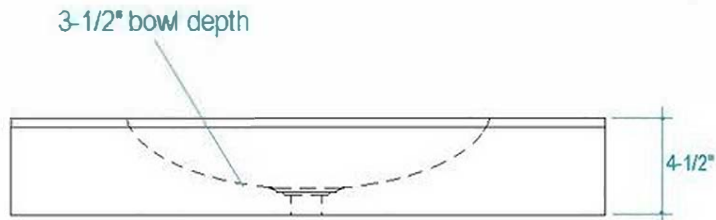

# Atmosphyre

30" Mallorca

Top View

Front View

Back View