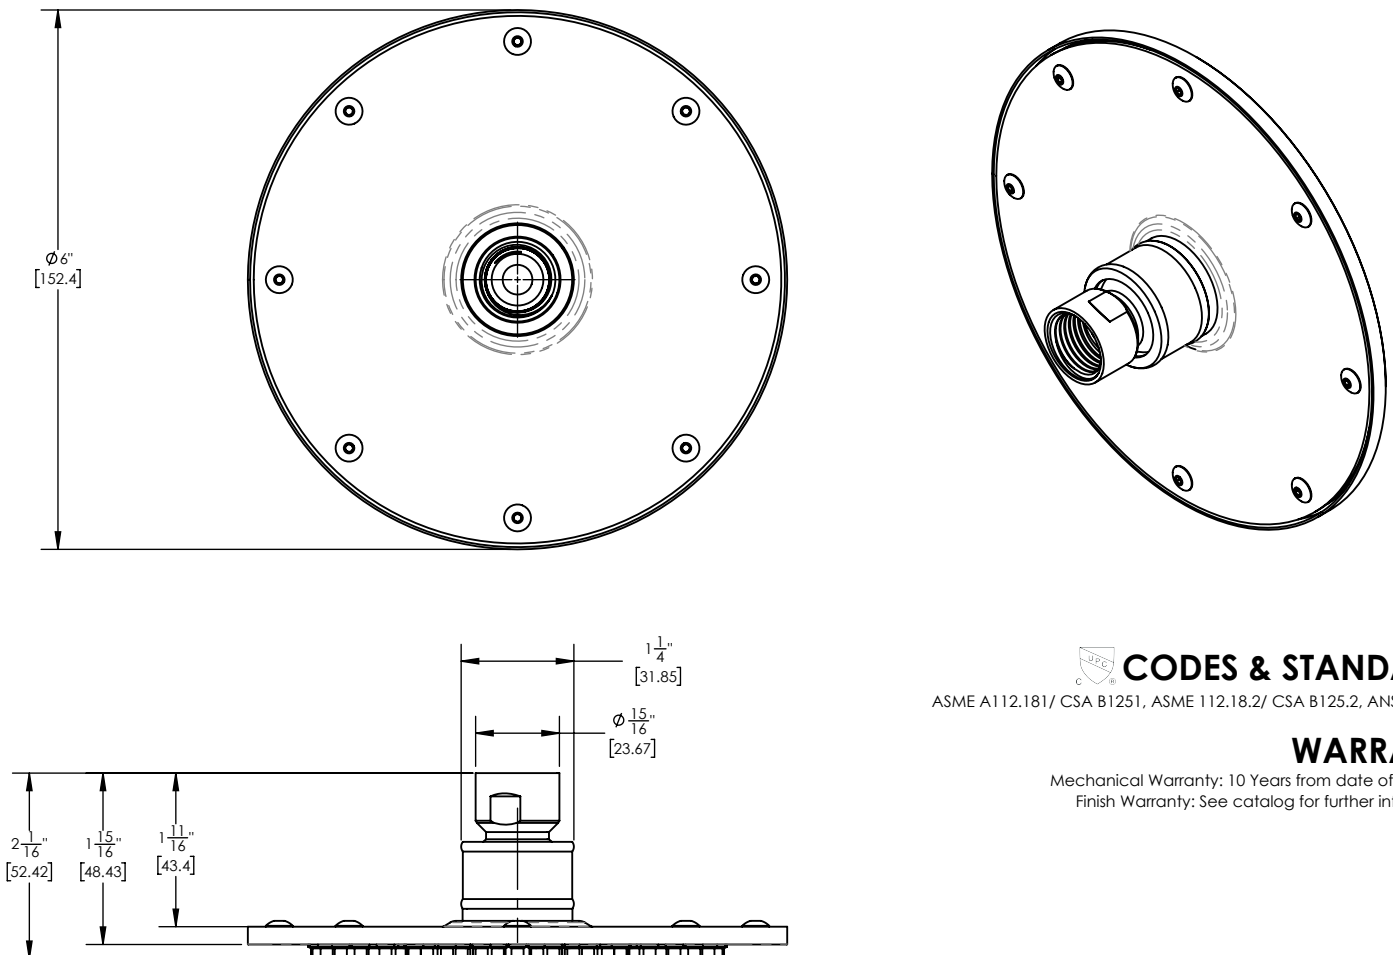

Atmosphyre

2706 New Scotland Road
Voorheesville, NY 12186
518-655-01286

6" Round Shower Head

www.atmosphyre.com
james@atmosphyre.com

TECHNICAL DETAILS

ADA Compliance: No
Flow Restriction: 1.8 gpm

PRODUCT DIMENSIONS