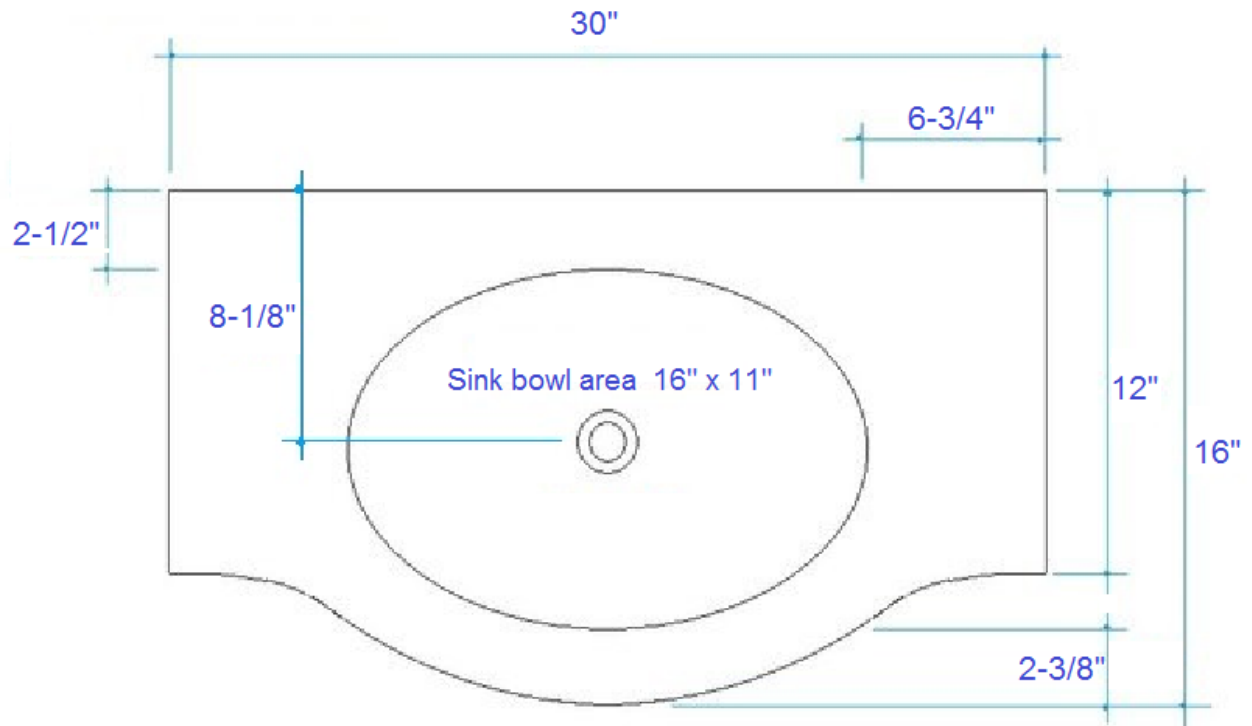

Atmosphyre

30" Terra Cotta Sink

3-1/2" bowl depth

Holes for lags to attach to wall