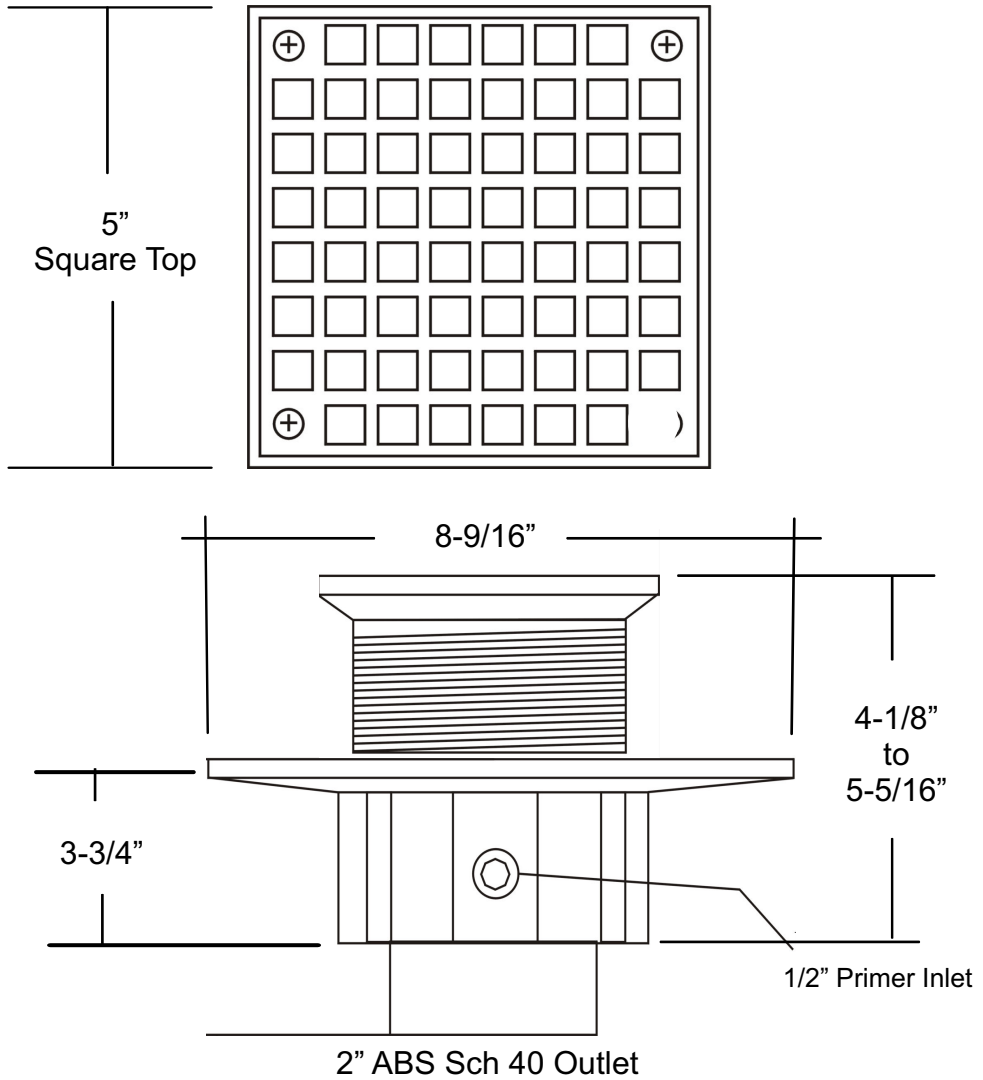

### HEAVY DUTY FLOOR AND SHOWER DRAIN CAST BRASS TOP WITH ABS BODY

HEAVY DUTY FLOOR AND SHOWER DRAIN

5" SQUARE CAST BRASS TOP

GRILL HELD POSITION BY MAGNETS

ABS BODY W/ 2" SCHEDULE 40 OUTLET