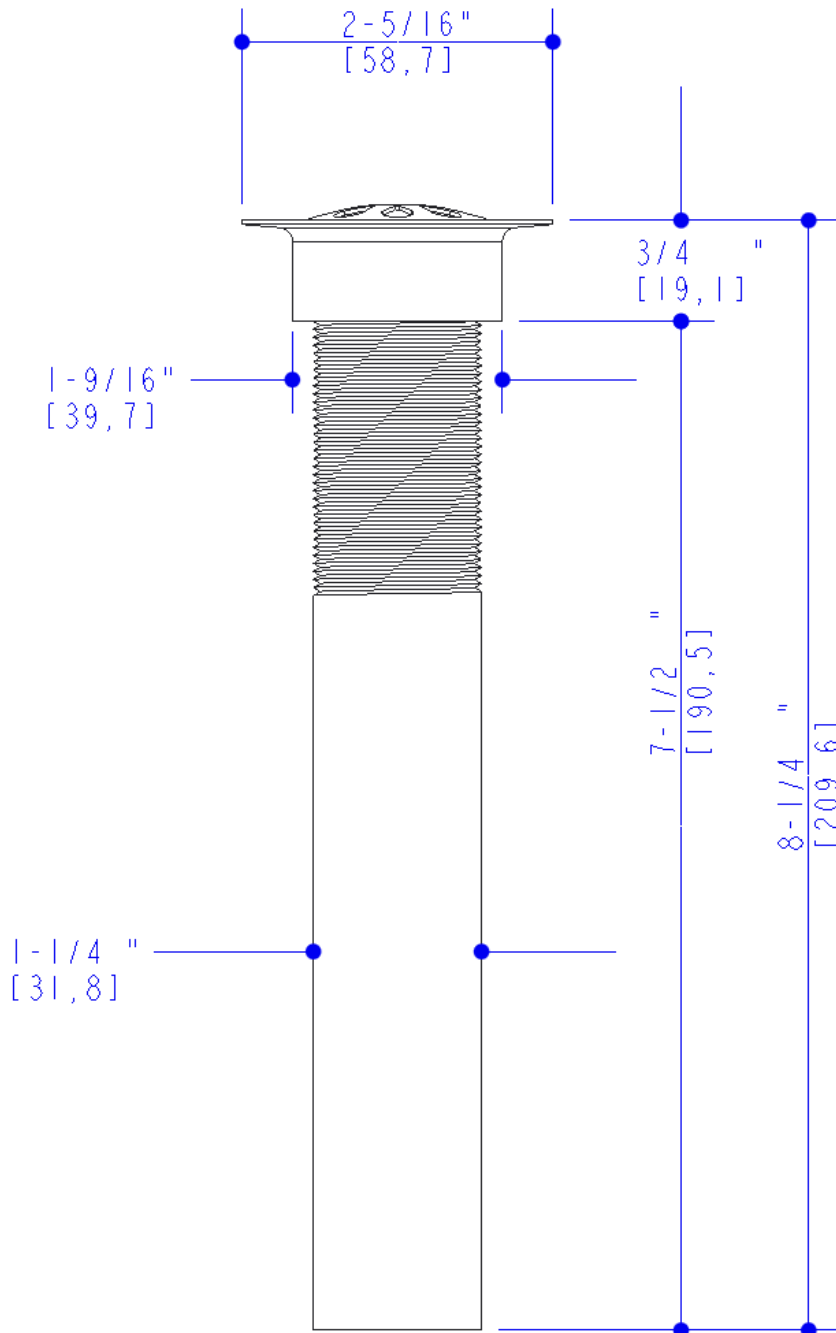

## 1-1/4" Non-Overflow Sink Drain

(Bracketed dimension are in mm)